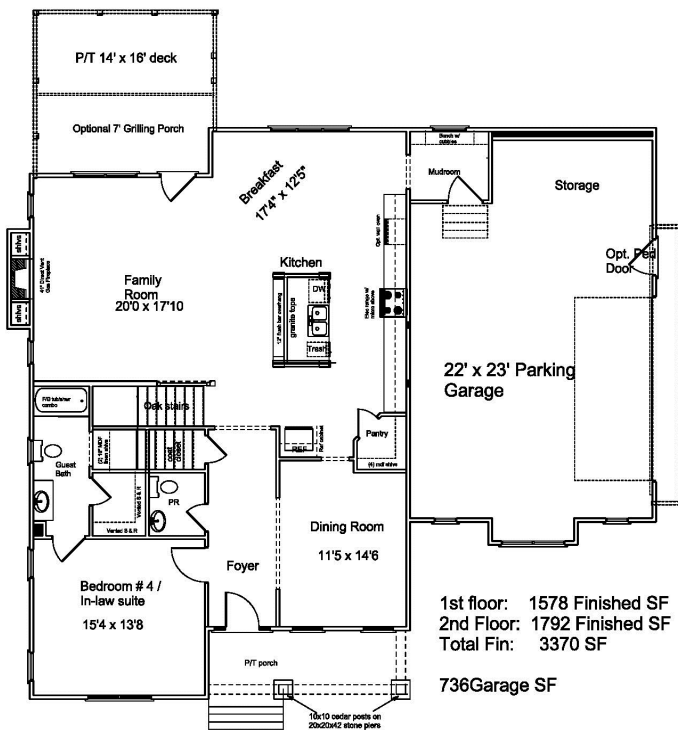

1st Floor Plan Pinehurst II
Mountain Lodge Elevation