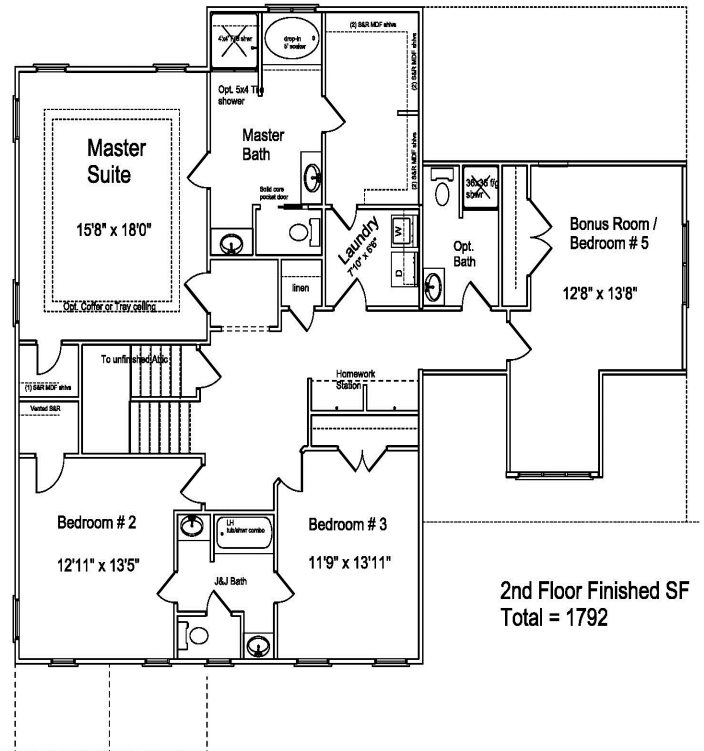

Contact: Kevin Russell

President , Virginia Jack Builders, Inc.

804-837-8110, email kevin@vajack.com

www.VAJack.com